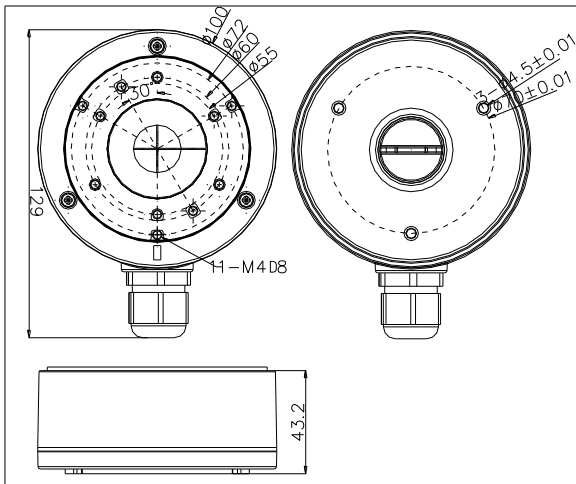

DS-1280ZJ-XS

Junction Box for Dome(Bullet) Camera

Features:

- Aluminum alloy material with surface spray treatment
- Cable hole on bracket makes the feature better

Dimension:

Note: The actual bracket may vary from the picture above.

Order Model:

DS-1280ZJ-XS

Parameter:

Model	DS-1280ZJ-XS
Parameters	Junction Box for Dome(Bullet) Camera
Appearance	Hikvision White
Material	Aluminum Alloy
Dimension	Φ 100 x 43.2 x 129mm
Weight	320g

Notice:

- The bracket should be installed on flat wall
- Waterproof rubber is necessary for outdoor application
- The wall must be capable of supporting over 3 times as much as the total weight of the camera and the mount.
- The maximum load capacity of the bracket is 4.5KG